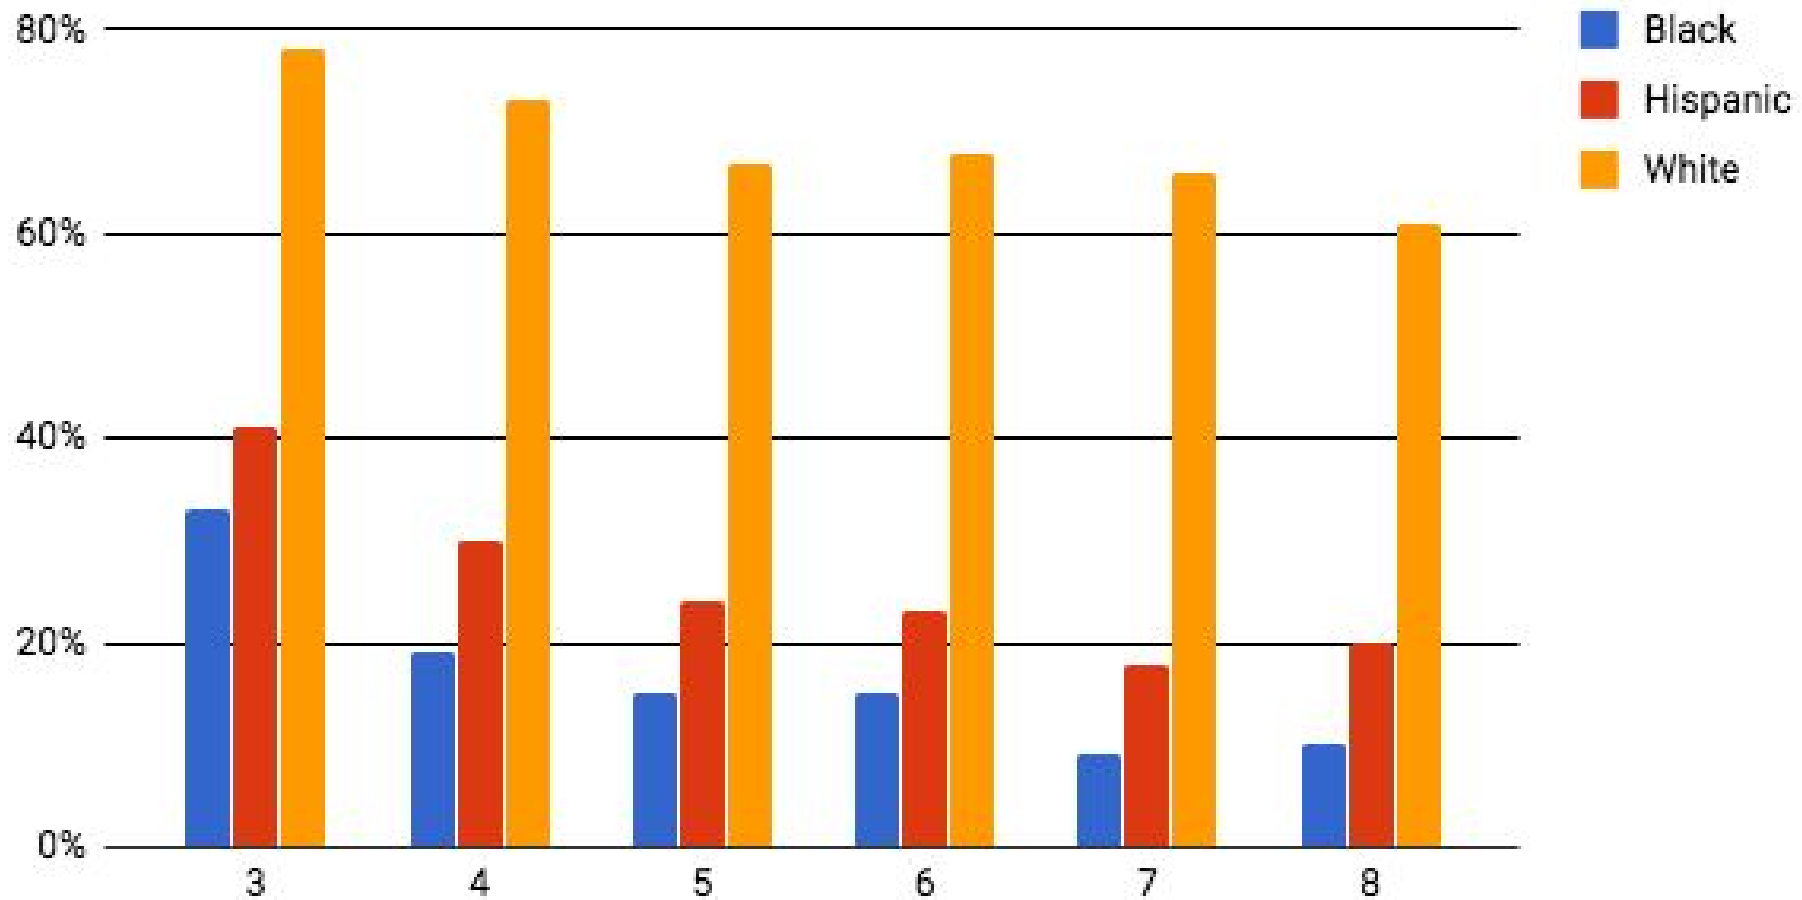

Charleston County 2017 South Carolina College- and Career-Ready Assessment

SC READY 2017: MATH Percent of Students Scoring "Ready" or "Exceeds", by Grade and Race/Ethnicity