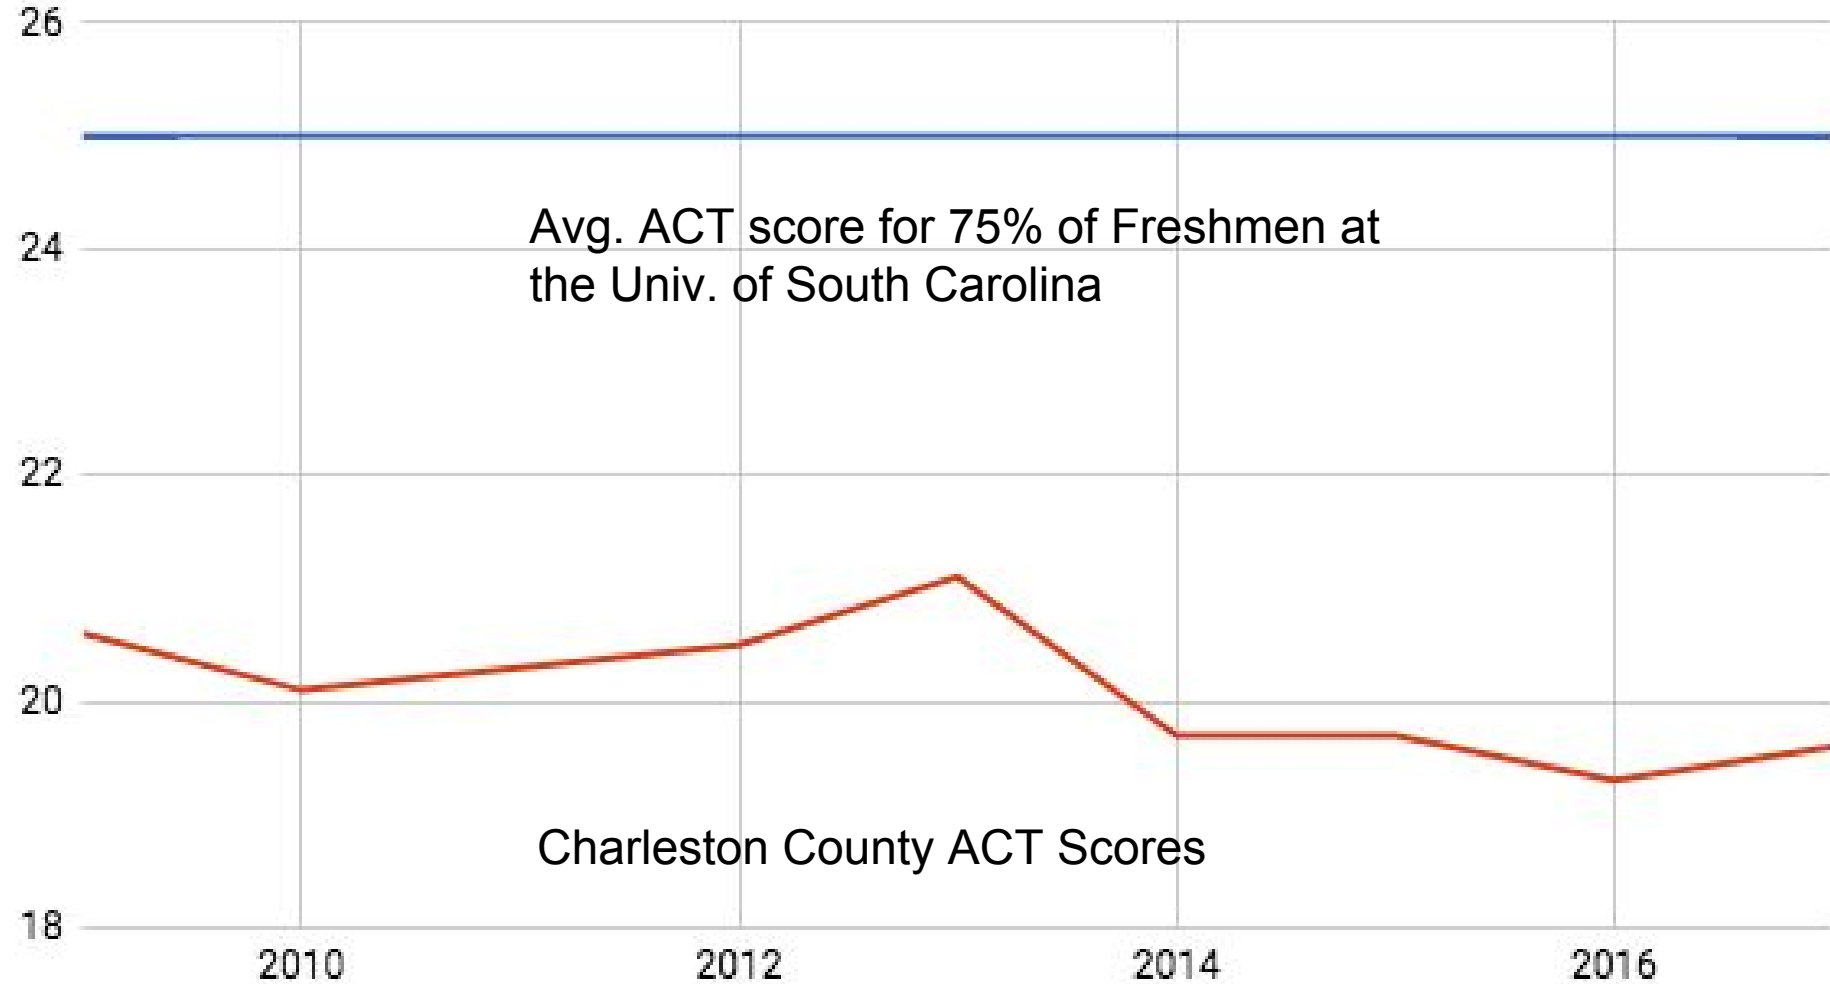

CHARLESTON COUNTY ACT SCORES

Charleston County ACT Scores