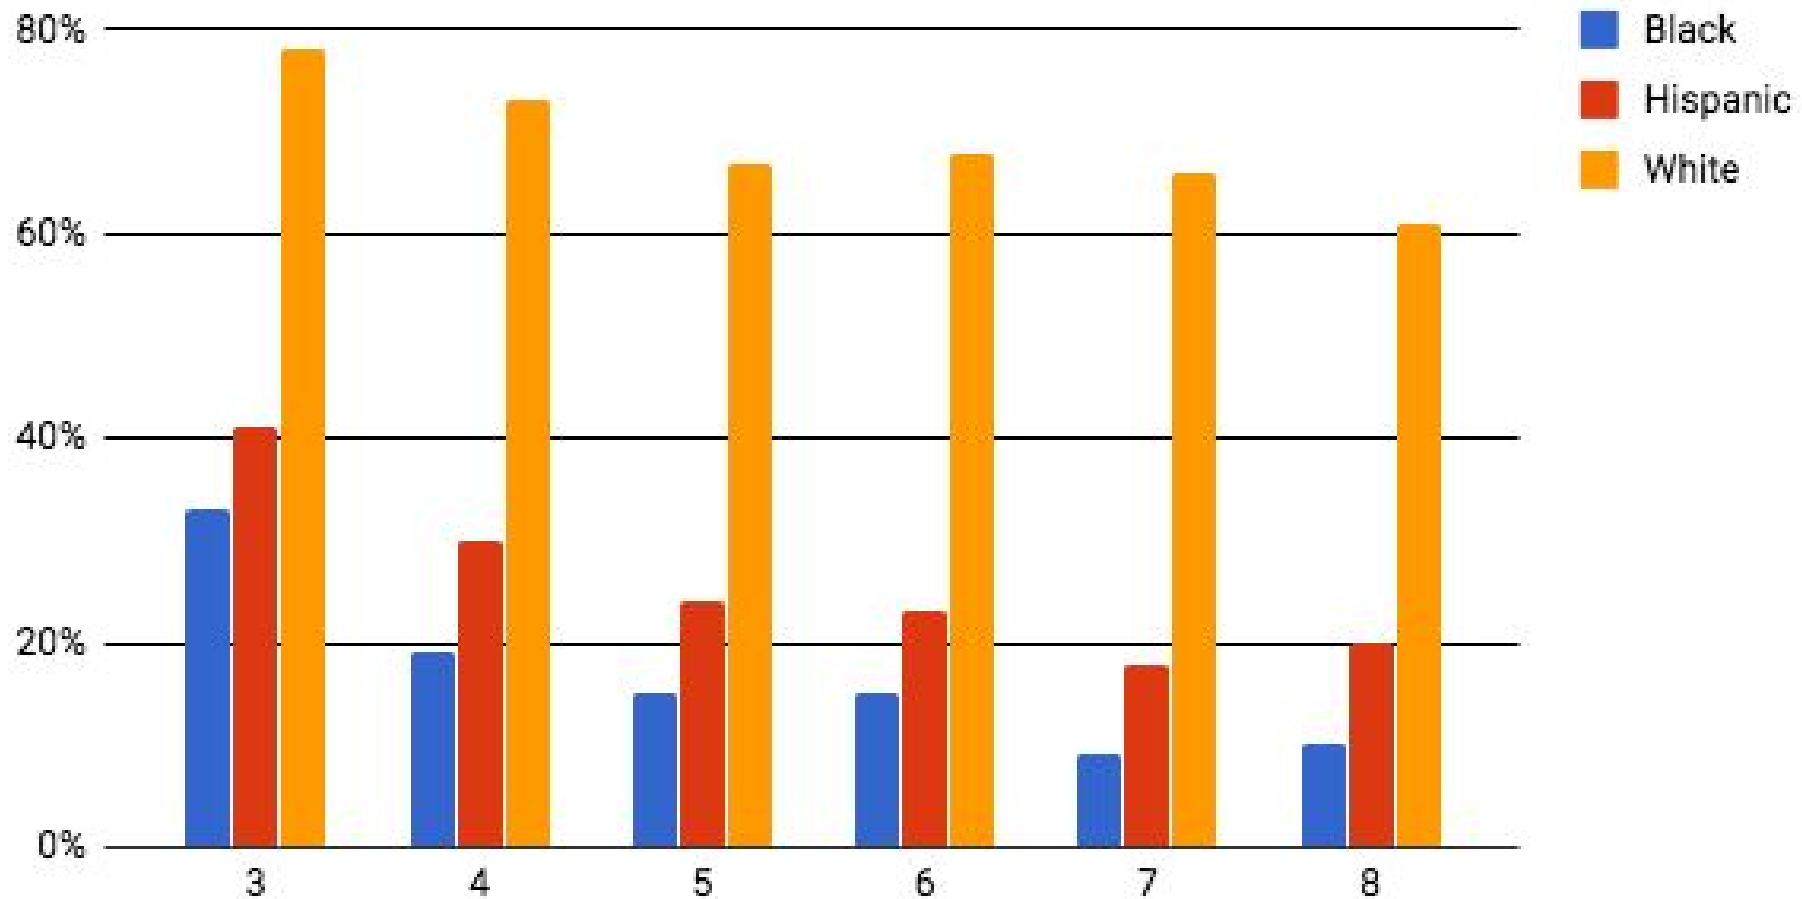

Charleston County 2017 South Carolina College- and Career-Ready Assessment

SC READY 2017: MATH Percent of Students Scoring "Ready" or "Exceeds", by Grade and Race/Ethnicity