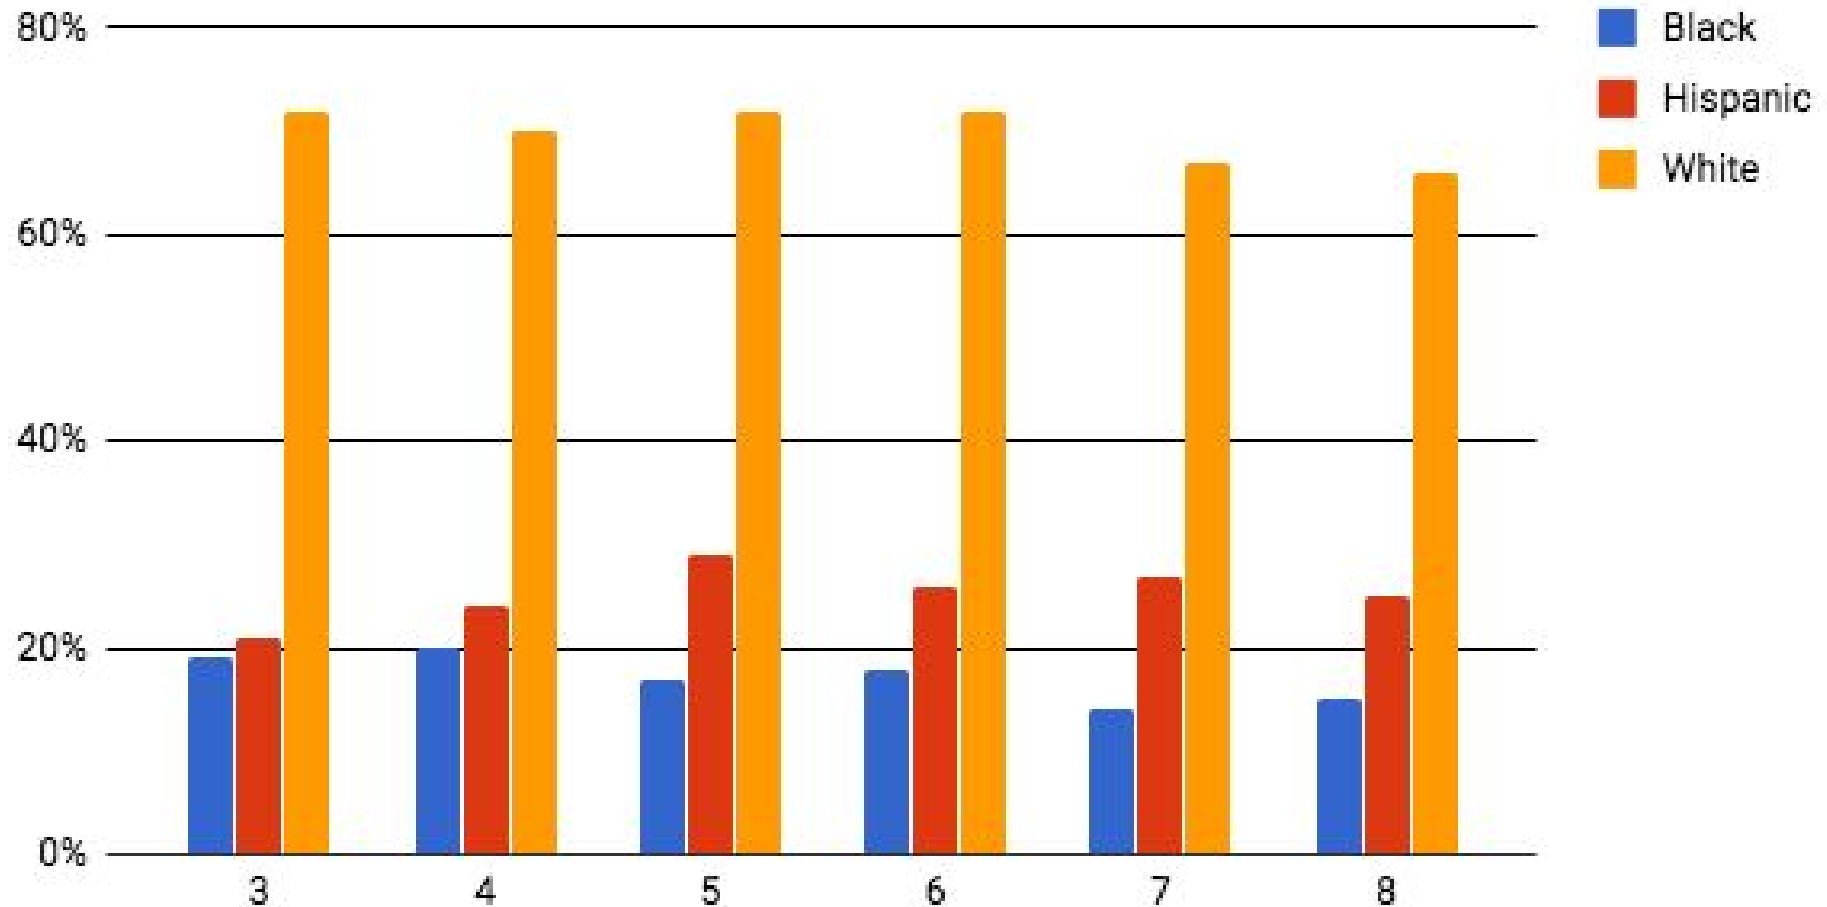

Charleston County 2017 South Carolina College- and Career-Ready Assessment

SC READY 2017: ELA Percent of Students Scoring "Ready" or "Exceeds", by Grade and Race/Ethnicity