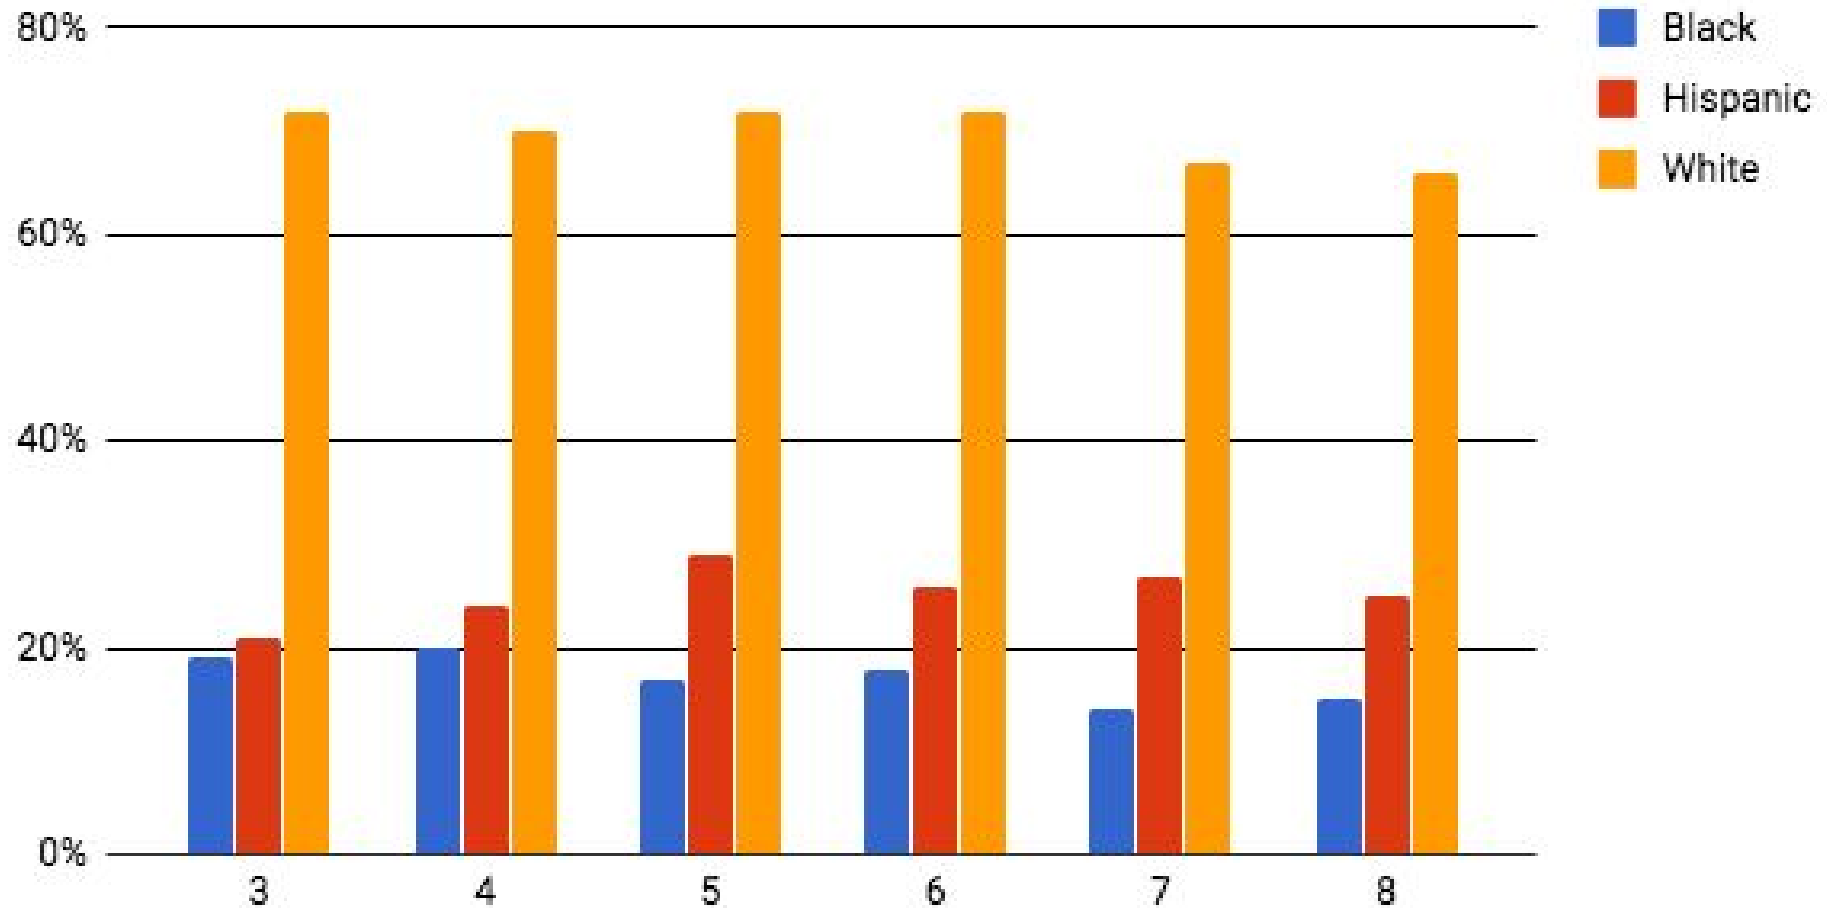

Charleston County 2017 South Carolina College- and Career-Ready Assessment

SC READY 2017: ELA Percent of Students Scoring "Ready" or "Exceeds", by Grade and Race/Ethnicity